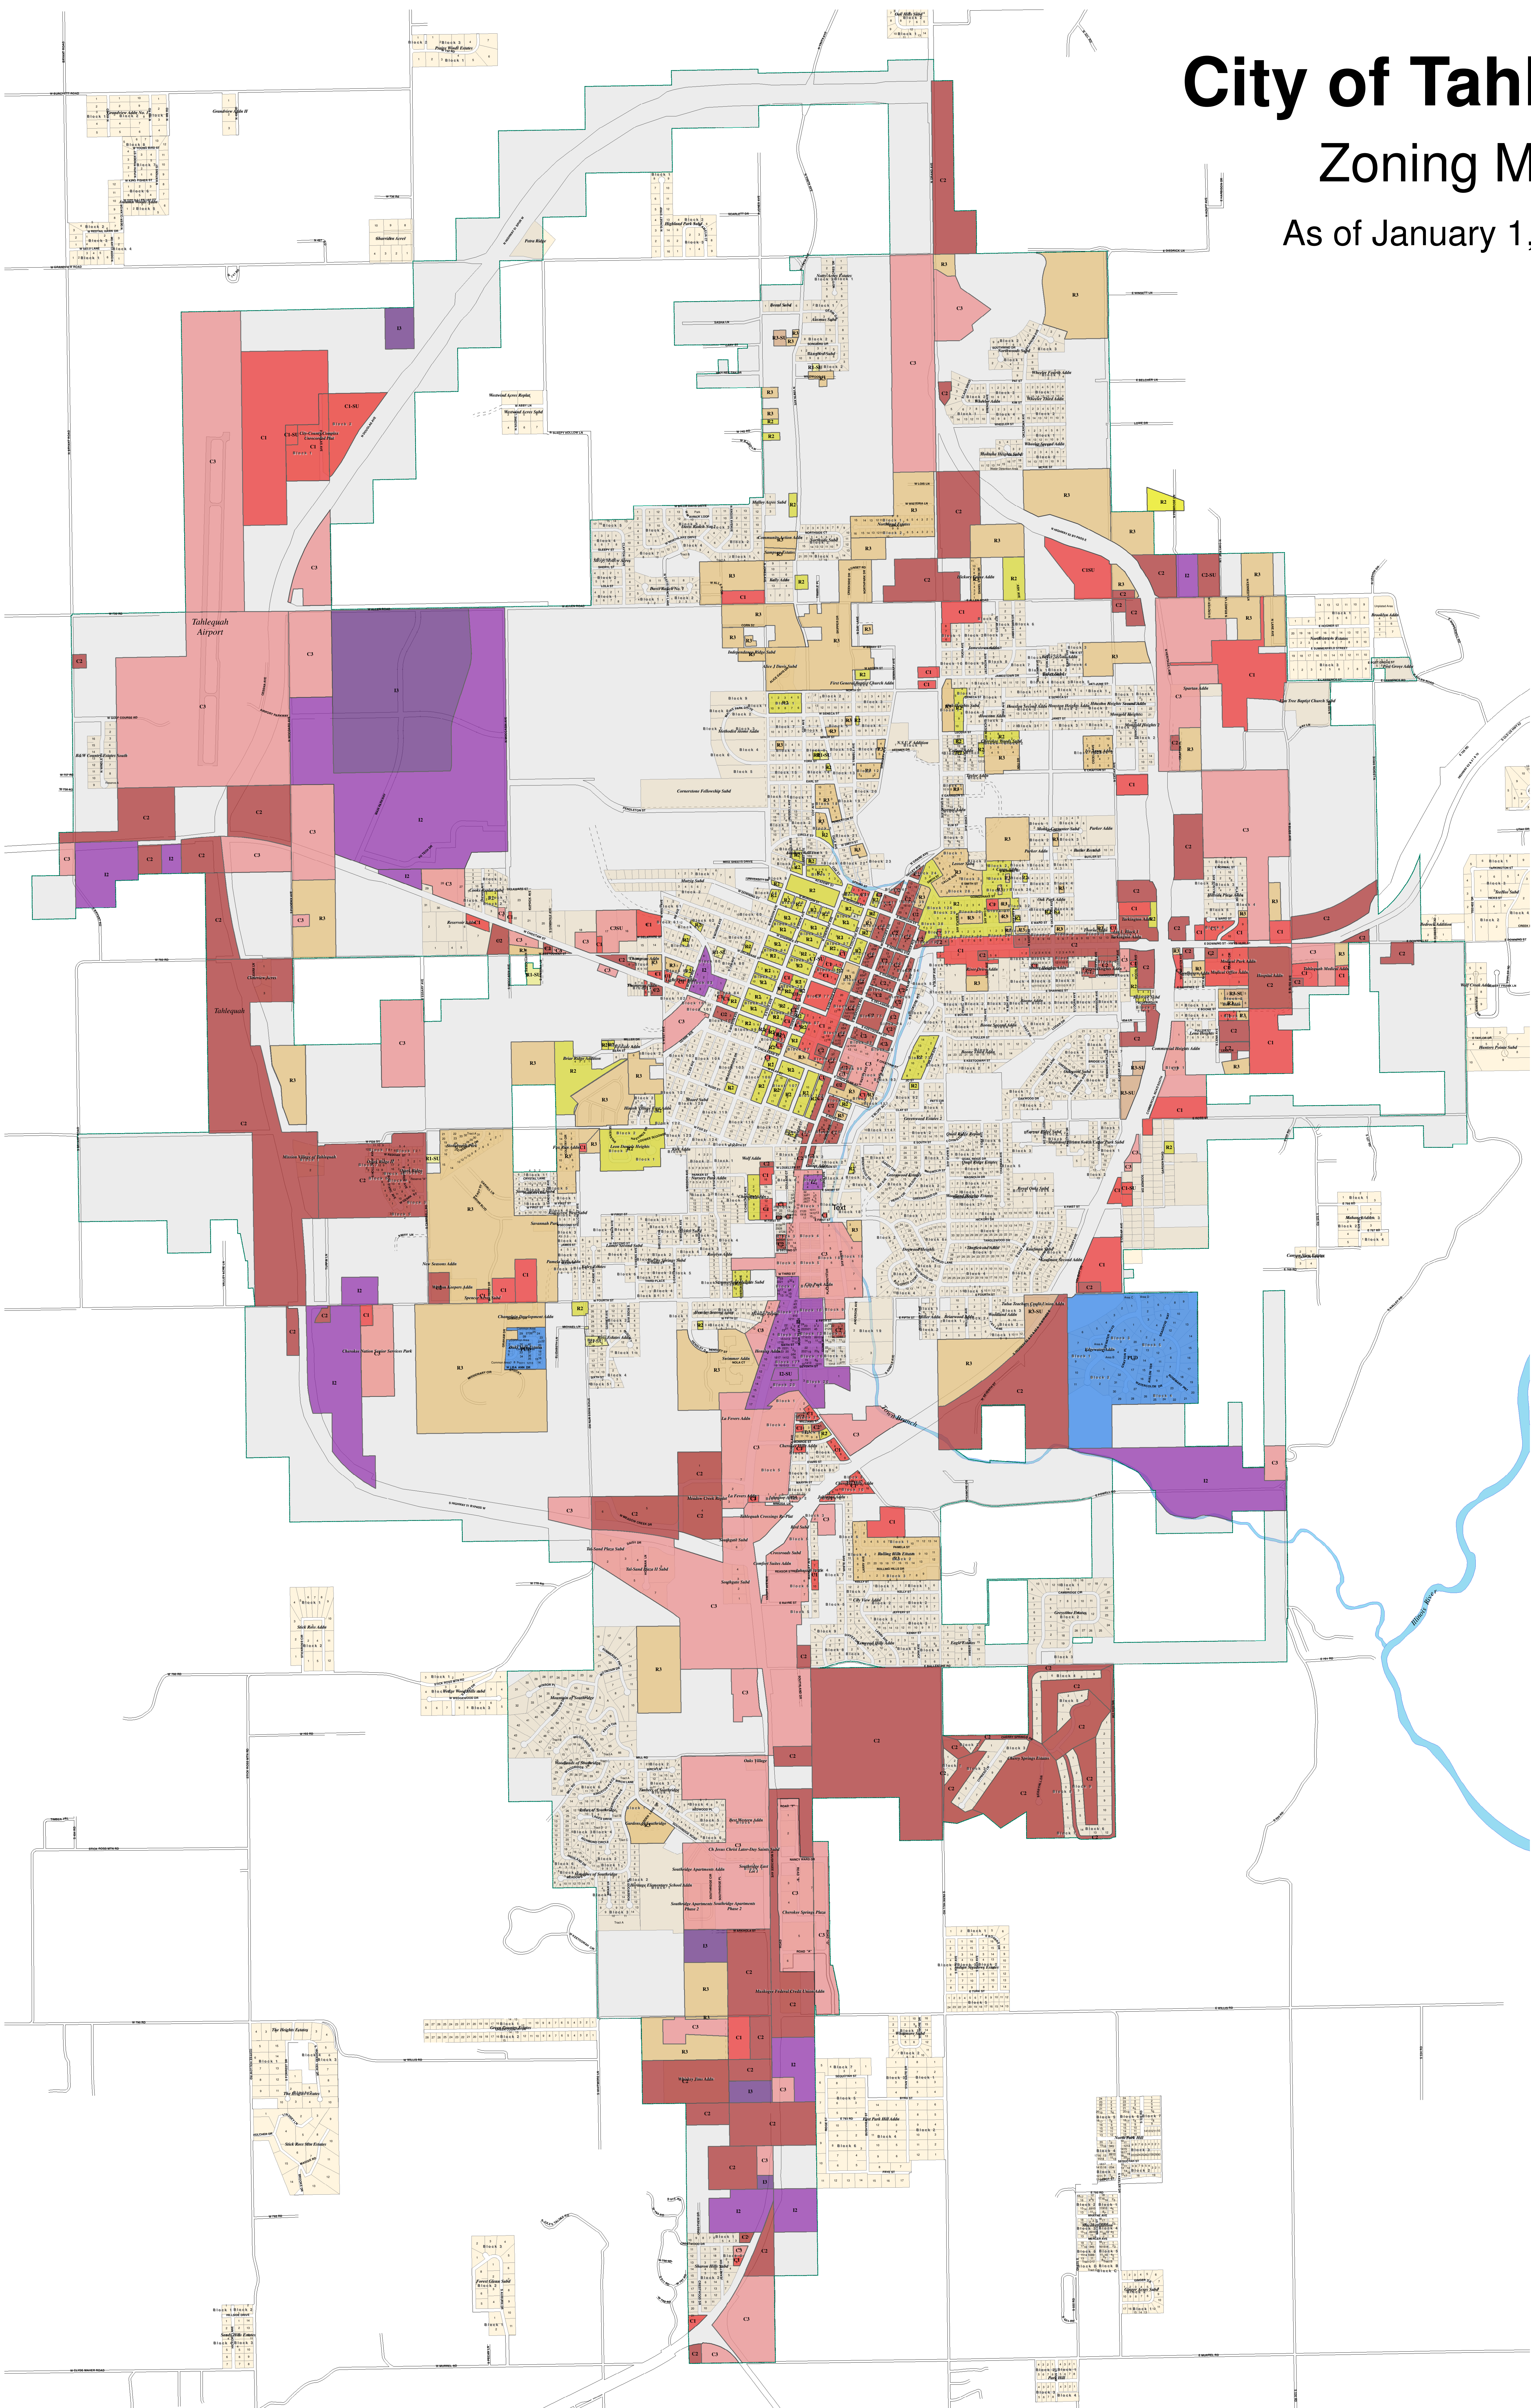

# City of Tahlequah

## Zoning Map

As of January 1, 2018

1 in = 800 feet  
0 0.25 0.5  
Miles

### Legend

- Corplimits
- C1
- C1SU
- C2
- C2SU
- C3
- I2
- I2SU
- I3
- PUD
- R1SU
- R2
- R2SU
- R3
- R3SU