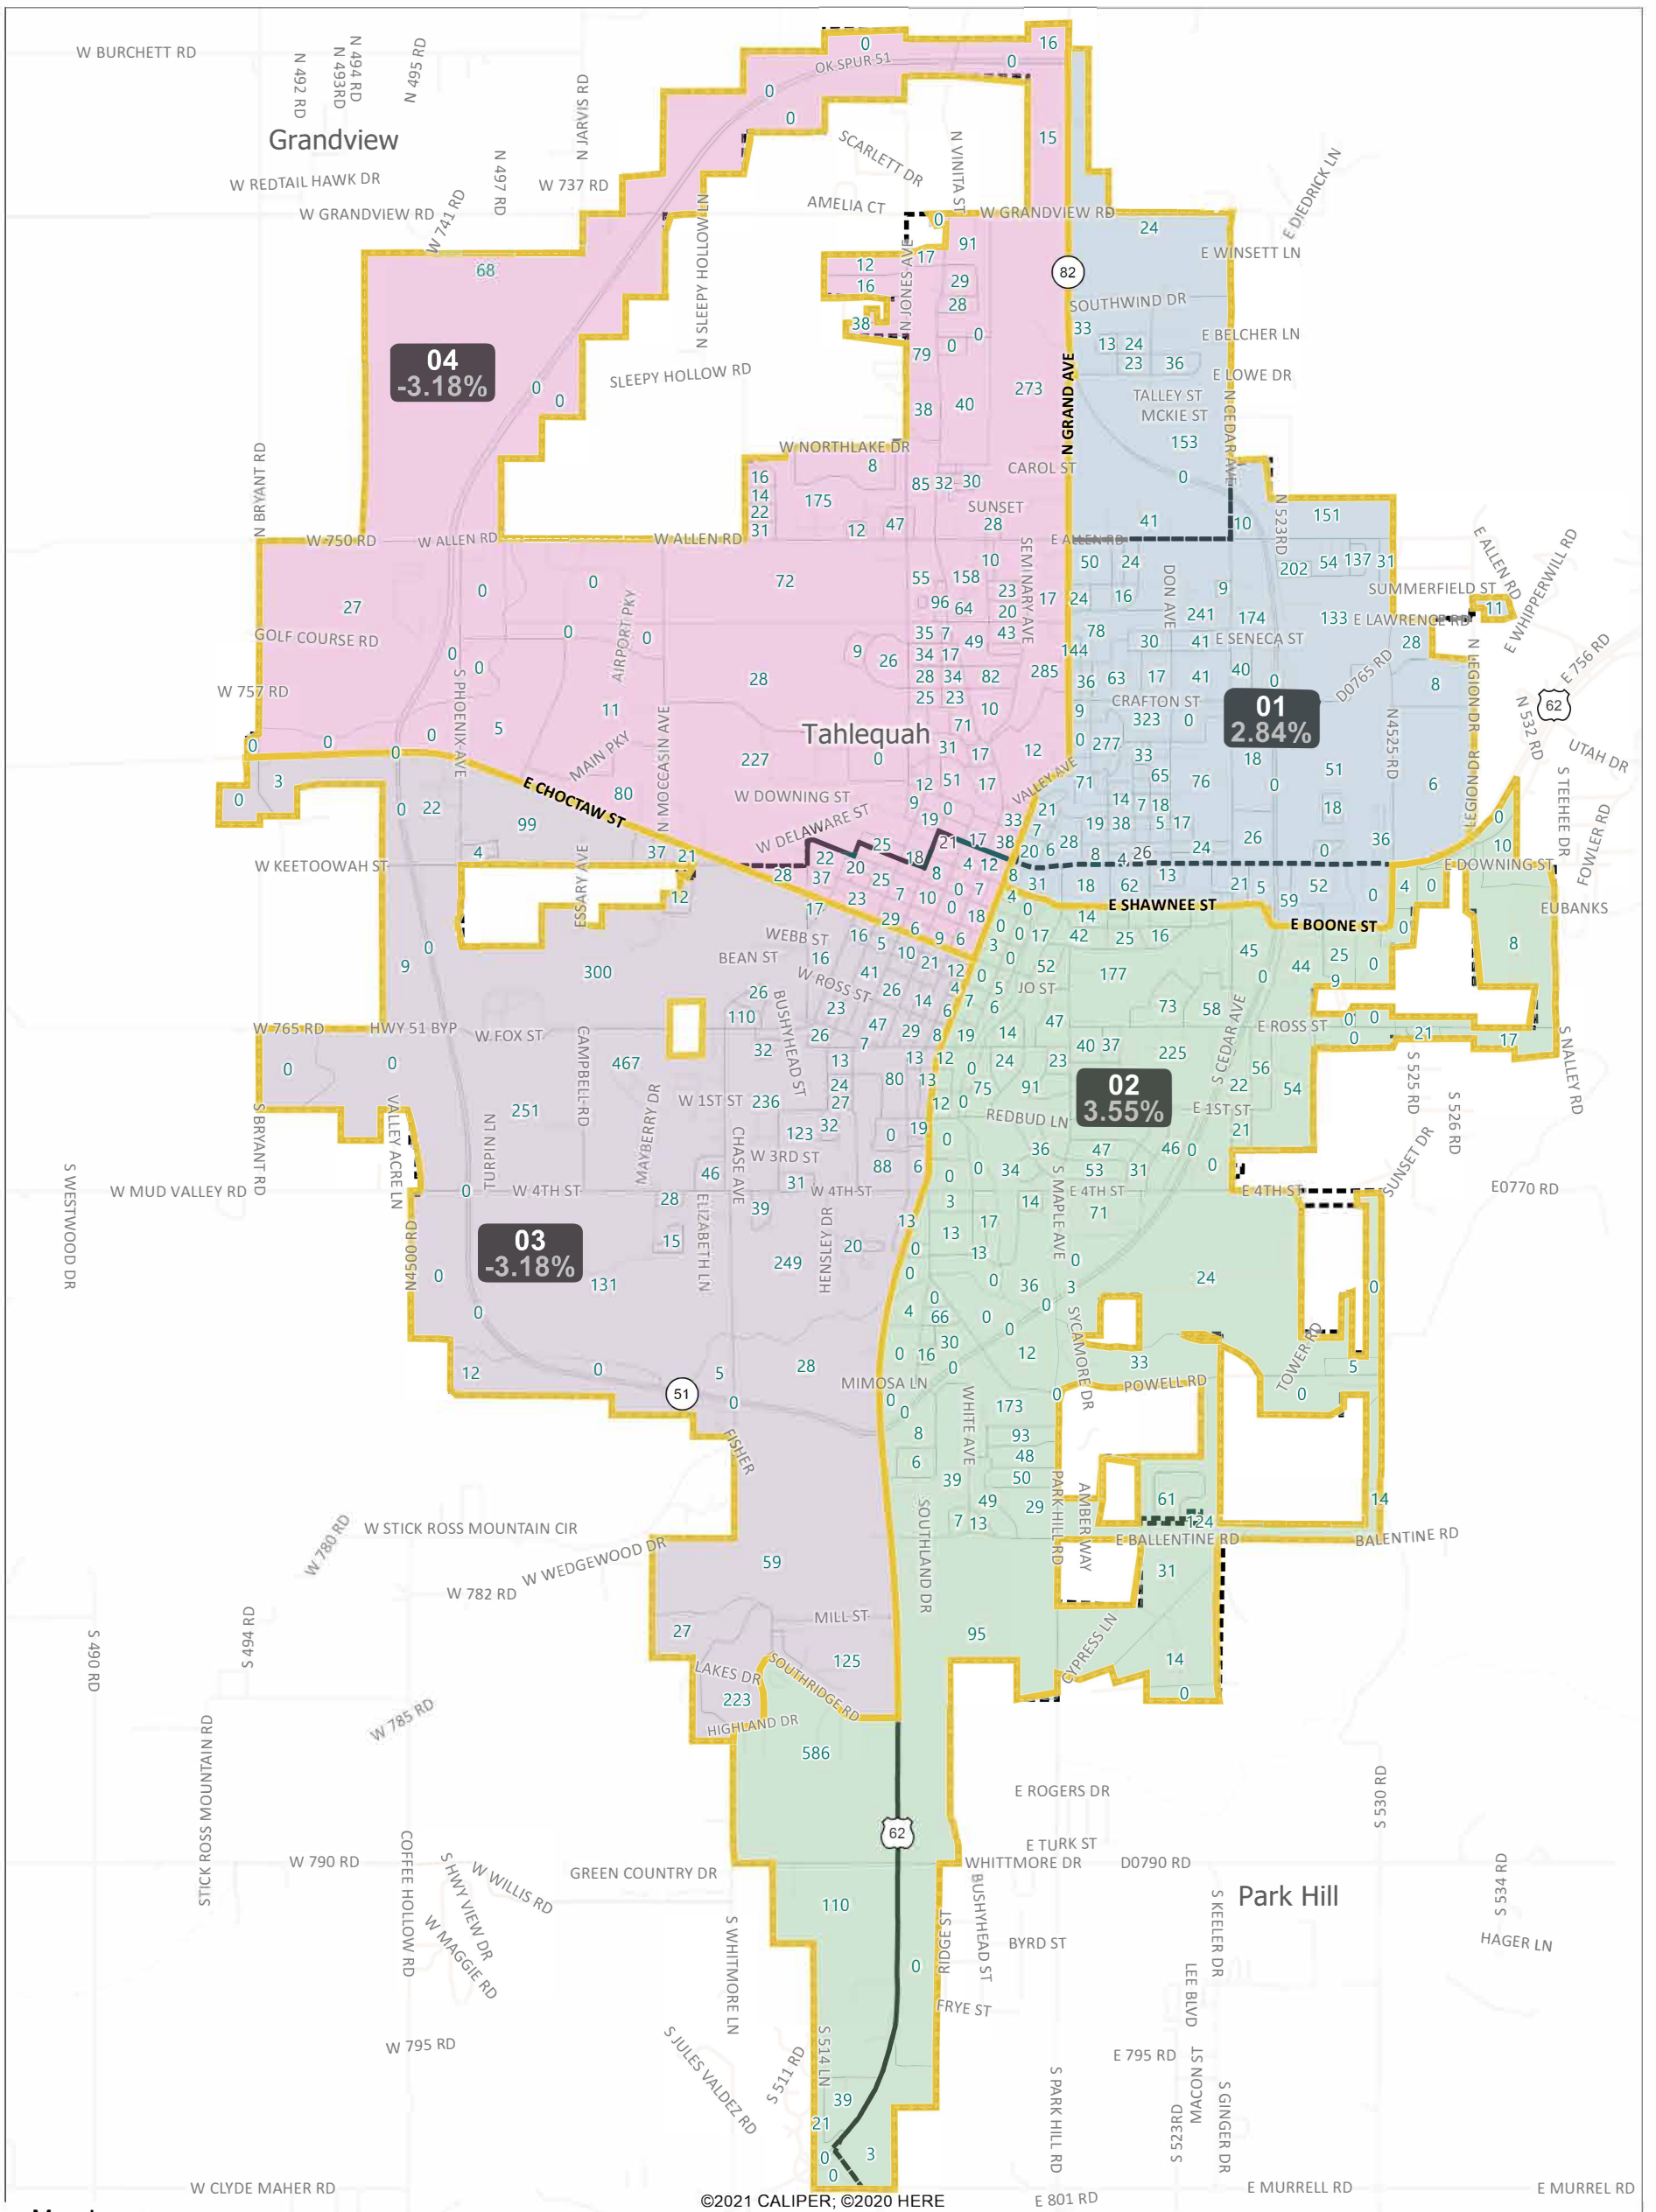

Recommendation of the 2021 City of Tahlequah Redistricting Committee for Redistricting of the City's Ward Boundaries

Map Layers

- Census Block
- Tahlequah Wards 2010
- District

Legend for Districts:

- 01 (Light Blue)
- 02 (Light Green)
- 03 (Light Purple)
- 04 (Light Orange)

Scale: 0 to 0.6 Miles

District	Population	Deviation	% Deviation
01	4167	115	2.84%
02	4196	144	3.55%
03	3923	-129	-3.18%
04	3923	-129	-3.18%

K. Swadley
1/27/22
Update

©2021 CALIPER; ©2020 HERE